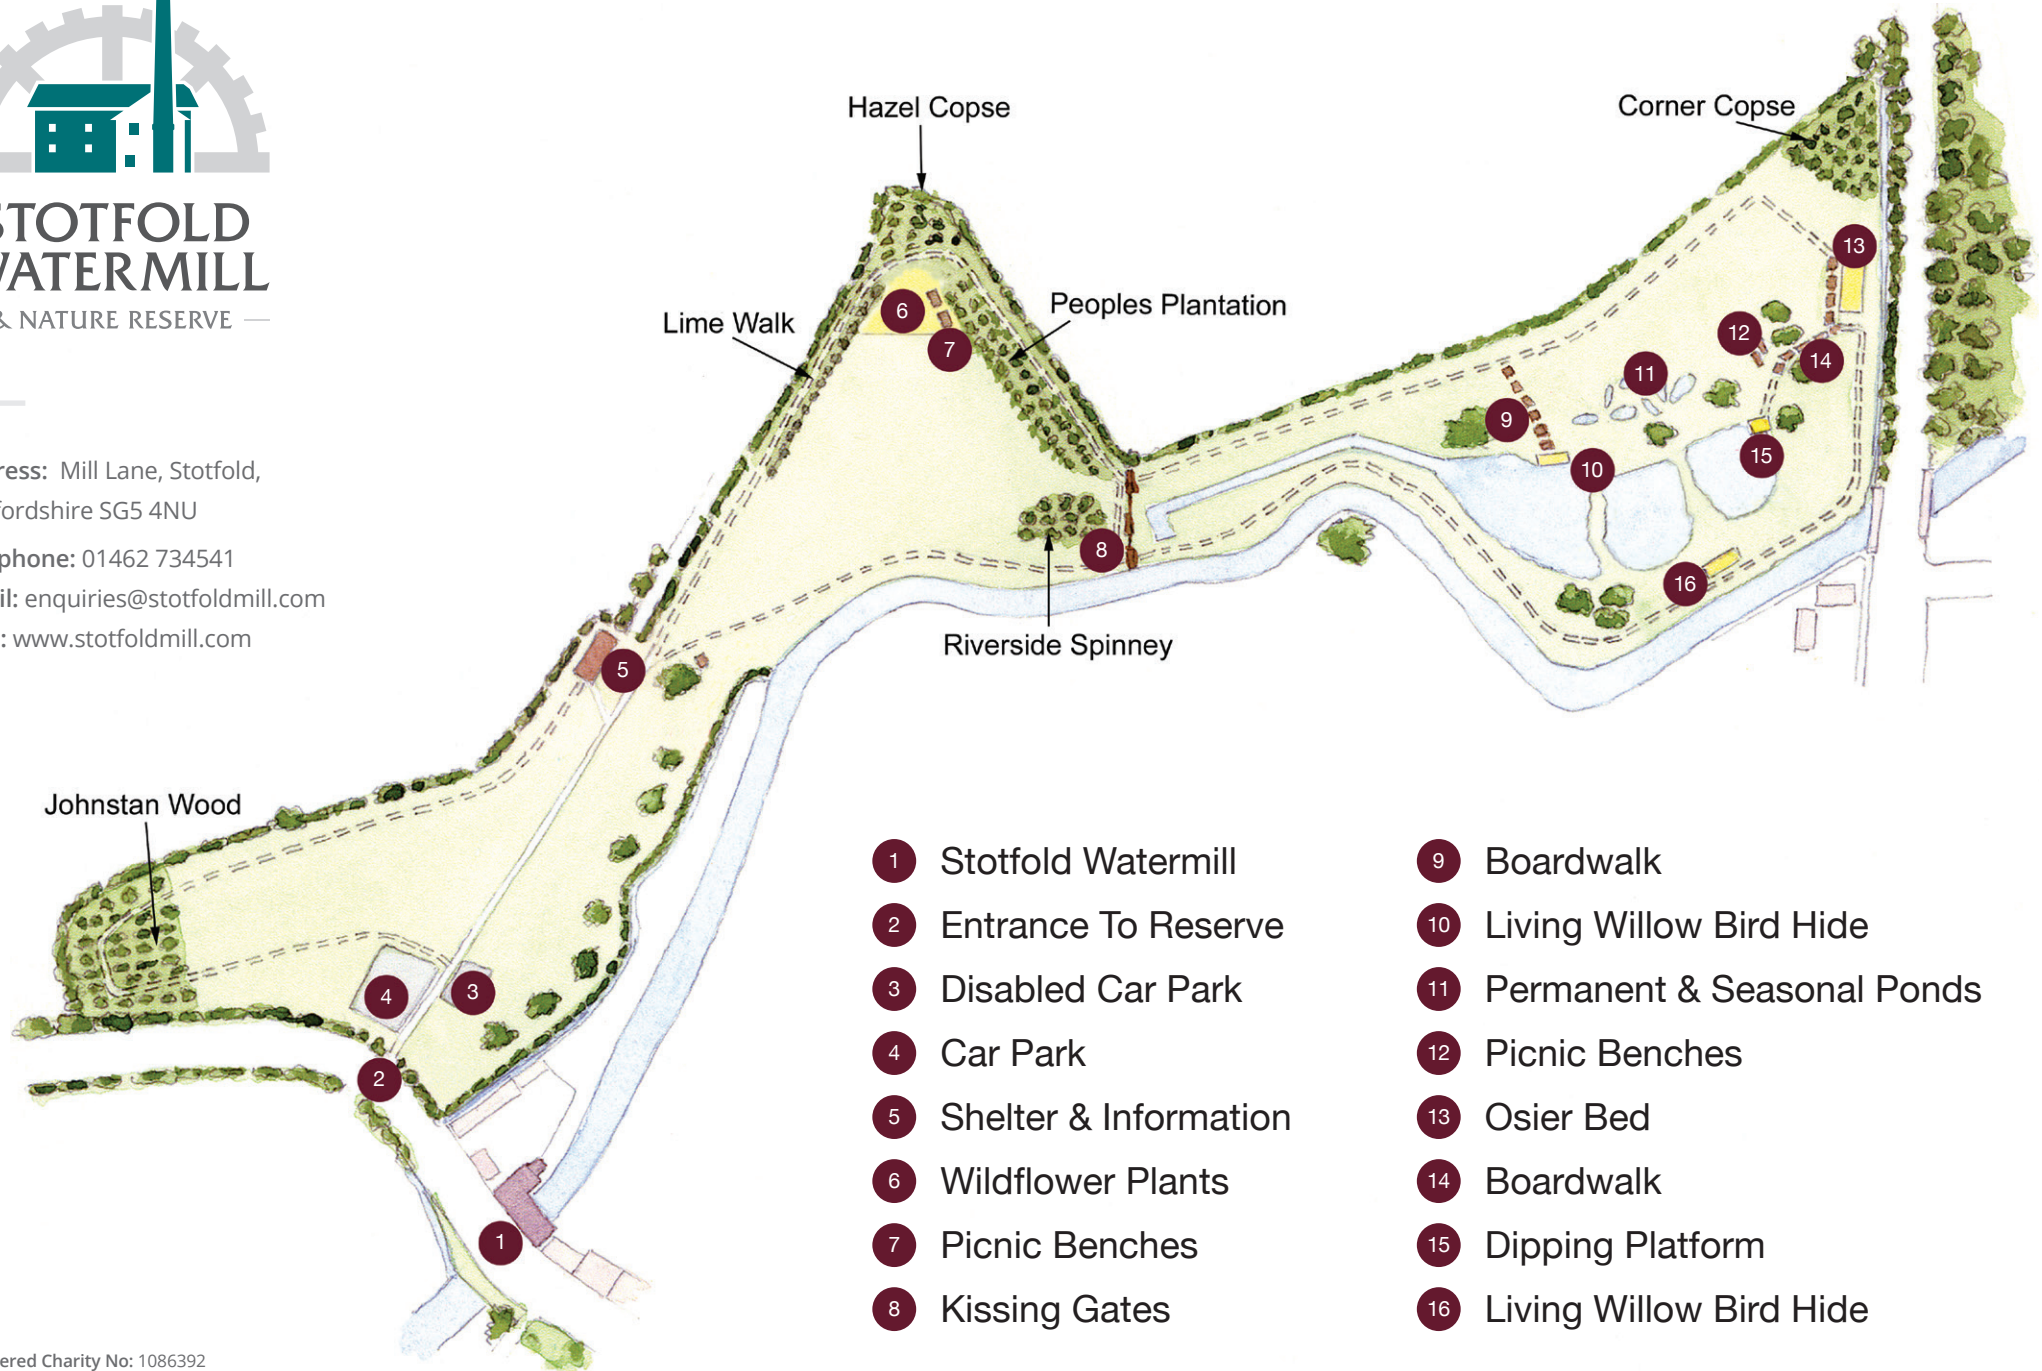

STOTFOLD WATERMILL

— & NATURE RESERVE —

Address: Mill Lane, Stotfold,
Bedfordshire SG5 4NU

Telephone: 01462 734541

Email: enquiries@stotfoldmill.com

Web: www.stotfoldmill.com

- | | |
|-------------------------|-------------------------------|
| 1 Stotfold Watermill | 9 Boardwalk |
| 2 Entrance To Reserve | 10 Living Willow Bird Hide |
| 3 Disabled Car Park | 11 Permanent & Seasonal Ponds |
| 4 Car Park | 12 Picnic Benches |
| 5 Shelter & Information | 13 Osier Bed |
| 6 Wildflower Plants | 14 Boardwalk |
| 7 Picnic Benches | 15 Dipping Platform |
| 8 Kissing Gates | 16 Living Willow Bird Hide |